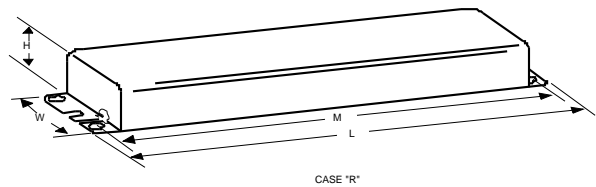

Wiring Diagram

Diag. 21

The wiring diagram that appears above is for the lamp type denoted by the asterisk (*)

Standard Lead Length (inches)

	in.	cm.		in.	cm.
Black	22	55.9	Yellow/Blue		0
White	22	55.9	Blue/White		0
Blue	44	111.8	Brown		0
Red	44	111.8	Orange		0
Yellow	68	172.7	Orange/Black		0
Gray		0	Black/White		0
Violet		0	Red/White		0

Enclosure

Enclosure Dimensions

OverAll (L)	Width (W)	Height (H)	Mounting (M)
14.3125 "	3.1875 "	2.625 "	13.75 "
14 5/16	3 3/16	2 5/8	13 3/4
36.4 cm	8.1 cm	6.7 cm	34.9 cm

Revised 07/01/1999

Data is based upon tests performed by Advance Transformer in a controlled environment and representative of relative performance. Actual performance can vary depending on operating conditions. Specifications are subject to change without notice. All specifications are nominal unless otherwise noted.