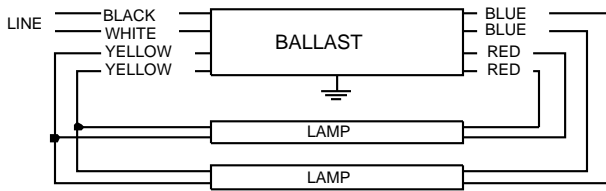

RS-2S200-TP	
Brand Name	MAGNETIC STD
Ballast Type	Magnetic
Starting Method	Rapid Start
Lamp Connection	Series
Input Voltage	120
Input Frequency	60 HZ
Status	Active

Electrical Specifications

Lamp Type	Num. of Lamps	Rated Lamp Watts	Min. Start Temp (°F/C)	Input Current (Amps)	Input Power (Watts)	Ballast Factor	MAX THD %	Power Factor	Lamp Current Crest Factor	B.E.F.
* F72T10/VHO	2	160	-20/-29	3.03	334	0.95	15	0.92	1.8	0.28
F72T12/VHO	2	168	-20/-29	3.41	399	0.99	15	0.97	1.7	0.25
F96PG17/VHO	2	215	-20/-29	3.88	464	0.99	10	1.00	1.6	0.21
F96PG17/VHO/ES	2	185	60/16	3.26	378	0.93	15	0.97	1.8	0.25
F96T10/VHO	2	205	-20/-29	3.55	419	0.95	15	0.98	1.7	0.23
F96T12/VHO	2	215	-20/-29	3.89	467	1.01	10	1.00	1.6	0.22
F96T12/VHO/ES	2	185	60/16	3.49	412	0.93	15	0.99	1.7	0.23

Wiring Diagram

Diag. 21

The wiring diagram that appears above is for the lamp type denoted by the asterisk (*)

Standard Lead Length (inches)

	in.	cm.		in.	cm.
Black	22	55.9	Yellow/Blue		0
White	22	55.9	Blue/White		0
Blue	44	111.8	Brown		0
Red	44	111.8	Orange		0
Yellow	68	172.7	Orange/Black		0
Gray		0	Black/White		0
Violet		0	Red/White		0

Enclosure

Enclosure Dimensions

OverAll (L)	Width (W)	Height (H)	Mounting (M)
14.3125 "	3.1875 "	2.625 "	13.75 "
14 5/16	3 3/16	2 5/8	13 3/4
36.4 cm	8.1 cm	6.7 cm	34.9 cm

Revised 07/01/1999

Data is based upon tests performed by Advance Transformer in a controlled environment and representative of relative performance. Actual performance can vary depending on operating conditions. Specifications are subject to change without notice. All specifications are nominal unless otherwise noted.